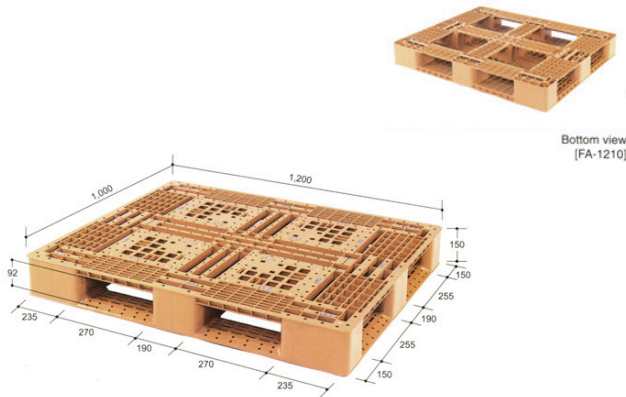

4 Way Entry Double Deck Plastic Pallet-Medium duty

Pallet type	4 Way Entry Double Deck	
Racking Condition	Not Recommended	
Top Surface	Perforated Top	
Material	P.P	
Colour	Green	
Load Capacity		
Static	Dynamic	Racking
4000 kg	1000 kg	N. A.

Sr. No	Length	Width	Height	Product Code	Weight of Pallet
1	1200 mm	1000 mm	150 mm	SIP-M4-1210-DM	10.6 kg
2	1100 mm	1100 mm	150 mm	SIP-M4-1111-DM	10.5 kg

Remark :For Medium Duty application Recommended for ground storage & Flat stacking of cartoons

4 Way Entry Double Deck Rackable Plastic Pallet-Heavy Duty

Pallet type	4 Way Entry Double Deck	
Racking Condition	Rackable	
Top Surface	Perforated Top	
Material	H.D.P.E / P.P.	
Colour	Brown	
Load Capacity		
Static	Dynamic	Racking
4000 kg	1000 kg	1000 kg

Remark :For General Usage, Flat stacking & racking

4 Way Entry Non Reversible Rackable Plastic Pallet

				Pallet type	4 Way Entry Non Reversible	
				Racking Condition	Rackable	
				Top Surface	Perforated Top	
				Material	H.D.P.E . / P. P.	
				Colour	Blue	
				Load Capacity		
				Static	Dynamic	Racking
4000 kg	1000 kg	1000 kg				
Sr. No	Length	Width	Height	Product Code	Weight of Pallet	
1	1200 mm	1000 mm	160 mm	SIP-M24-1210-NH	16.5 kg	
2	1200 mm	1200 mm	160 mm	SIP-M24-1212-NH	19.2 kg	
Remark :For Medium Duty applicaton Recommended for ground storage & Flat stacking of cartons						