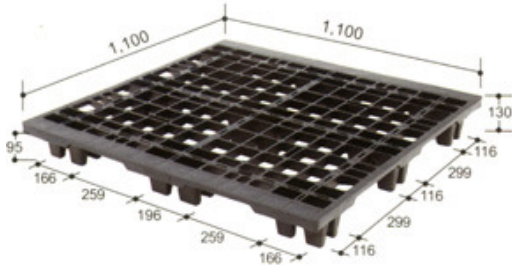

4 Way Entry Non Reversible Plastic Pallet- Medium duty

				Pallet type	4 Way Entry Non Reversible	
				Racking Condition	Non Rackable	
				Top Surface	Perforated / Plain Top	
				Material	P. P.	
				Colour	Green	
				Load Capacity		
				Static	Dynamic	Racking
4000 kg	1000 kg	1000 kg				
Sr. No	Length	Width	Height	Product Code	Weight of Pallet	
1	1000 mm	800 mm	140 mm	SIP-M4-1008-NM	16.5 kg	
2	1200 mm	1000 mm	140 mm	SIP-M4-1010-NM	19.2 kg	
3	1200 mm	1000 mm	140 mm	SIP-M4-1210-NM	19.2 kg	
Remark: For Medium Duty ground storage application.						

4 Way Entry Double Deck Plastic Pallet-Export Use

Pallet type	4 Way Entry Double Deck	
Racking Condition	Not Recommended	
Top Surface	Perforated Top	
Material	H.D.P.E / P.P.C	
Colour	Black	
Load Capacity		
Static	Dynamic	Racking
3000 kg	1000 kg	N. A.

Sr. No	Length	Width	Height	Product Code	Weight of Pallet
1	1100 mm	1100 mm	150 mm	SIP-M4-1111-DE	10.5 kg
2	1200 mm	1000 mm	120 mm	SIP-M4-1210-DE	7.5 kg
2	1150 mm	1150 mm	120 mm	SIP-M4-1515-DE	7.5 kg

Remark :For stackable Export application

4 Way Entry Double Deck Plastic Pallet-Export Use

Pallet type	4 Way Entry Non Reversible	
Racking Condition	Not Recommended	
Top Surface	Perforated Top	
Material	H.D.P.E / P.P.C	
Colour	Black	
Load Capacity		
Static	Dynamic	Racking
2000 kg	1000 kg	N. A.