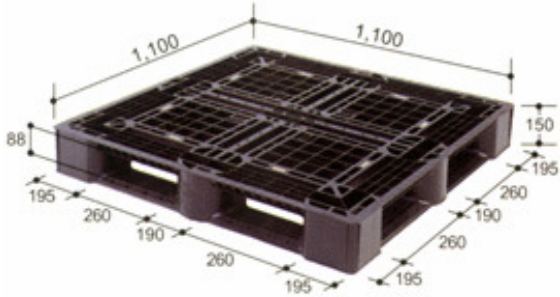

Sr. No	Length	Width	Height	Product Code	Weight of Pallet
1	1200 mm	1000 mm	150 mm	SIP-M24-1210-DH	18.5 kg
2	1100 mm	1100 mm	150 mm	SIP-M24-1111-DH	18.3 kg
3	1200 mm	1200 mm	150 mm	SIP-M24-1212-DH	22.0 kg

Remark :For General Usage, Flat stacking & racking

4 Way Entry Non Reversible Rackable Plastic Pallet

				Pallet type	4 Way Entry Non Reversible	
				Racking Condition	Rackable	
				Top Surface	Perforated Top	
				Material	H.D.P.E . / P. P.	
				Colour	Blue	
				Load Capacity		
				Static	Dynamic	Racking
4000 kg	1000 kg	1000 kg				
Sr. No	Length	Width	Height	Product Code	Weight of Pallet	
1	1200 mm	1000 mm	160 mm	SIP-M24-1210-NH	16.5 kg	
2	1200 mm	1200 mm	160 mm	SIP-M24-1212-NH	19.2 kg	
Remark :For Medium Duty applicaton Recommended for ground storage & Flat stacking of cartons						

4 Way Entry Non Reversible Plastic Pallet- Medium duty

				Pallet type	4 Way Entry Non Reversible	
				Racking Condition	Non Rackable	
				Top Surface	Perforated / Plain Top	
				Material	P. P.	
				Colour	Green	
				Load Capacity		
				Static	Dynamic	Racking
4000 kg	1000 kg	1000 kg				
Sr. No	Length	Width	Height	Product Code	Weight of Pallet	
1	1000 mm	800 mm	140 mm	SIP-M4-1008-NM	16.5 kg	
2	1200 mm	1000 mm	140 mm	SIP-M4-1010-NM	19.2 kg	
3	1200 mm	1000 mm	140 mm	SIP-M4-1210-NM	19.2 kg	
Remark: For Medium Duty ground storage application.						

4 Way Entry Double Deck Plastic Pallet-Export Use

Pallet type	4 Way Entry Double Deck	
Racking Condition	Not Recommended	
Top Surface	Perforated Top	
Material	H.D.P.E / P.P.C	
Colour	Black	
Load Capacity		
Static	Dynamic	Racking
3000 kg	1000 kg	N. A.