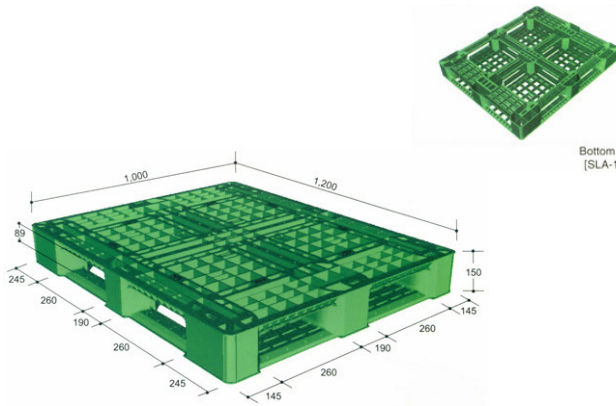

4 Way Entry Double Deck Plastic Pallet-Medium duty

Pallet type	4 Way Entry Double Deck	
Racking Condition	Not Recommended	
Top Surface	Perforated Top	
Material	P.P	
Colour	Green	
Load Capacity		
Static	Dynamic	Racking
4000 kg	1000 kg	N. A.

Sr. No	Length	Width	Height	Product Code	Weight of Pallet
1	1200 mm	1000 mm	150 mm	SIP-M4-1210-DM	10.6 kg
2	1100 mm	1100 mm	150 mm	SIP-M4-1111-DM	10.5 kg

Remark :For Medium Duty application Recommended for ground storage & Flat stacking of cartoons

4 Way Entry Double Deck Rackable Plastic Pallet-Heavy Duty

Pallet type	4 Way Entry Double Deck	
Racking Condition	Rackable	
Top Surface	Perforated Top	
Material	H.D.P.E / P.P.	
Colour	Brown	
Load Capacity		
Static	Dynamic	Racking
4000 kg	1000 kg	1000 kg

4 Way Entry Non Reversible Plastic Pallet- Medium duty

				Pallet type	4 Way Entry Non Reversible	
				Racking Condition	Non Rackable	
				Top Surface	Perforated / Plain Top	
				Material	P. P.	
				Colour	Green	
				Load Capacity		
				Static	Dynamic	Racking
4000 kg	1000 kg	1000 kg				
Sr. No	Length	Width	Height	Product Code	Weight of Pallet	
1	1000 mm	800 mm	140 mm	SIP-M4-1008-NM	16.5 kg	
2	1200 mm	1000 mm	140 mm	SIP-M4-1010-NM	19.2 kg	
3	1200 mm	1000 mm	140 mm	SIP-M4-1210-NM	19.2 kg	
Remark: For Medium Duty ground storage application.						